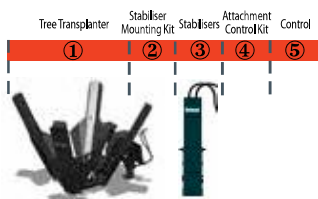

TREE TRANSPLANTER, CONVERTIBLE

REQUIREMENTS

FEATURES & BENEFITS

Tree Transplanter: Needs Rear Stabilisers (Including Mounting Kit). Loader must be equipped with a 7-Pin Control Kit. Must also order Pendant Control OR ACD Conversion kit.

- All-electric control from operator's seat.
- Overlapping blades for clean cut.
- Swing-open gate with open frame design for easy tree access.
- Enclosed tower cylinders and hoses.
- Adjustable legs with four digging sizes.
- Adjustable slides (non-greasing, no rust).
- Easy-entry steps.
- Levelling light.

Description: Turn your loader into a tree harvesting unit with this rugged, dependable, simple to operate and easy to manoeuvre attachment. A tree can be dug, transplanted or packaged without the operator leaving the cab. Overlapping blades ensure clean root cutting and support of the root ball.

Note: Convertible Tree Transplanters can be equipped with either a pendant style (rocker switch) control panel or a 7-pin ACD control kit. Tree Transplanters with pendant control can be installed on all loader series; tree spades with 7-pin ACD control must be installed on G-Series and newer loaders. Must order a pendant control kit or 7-pin ACD conversion kit for tree spade with convertible control.